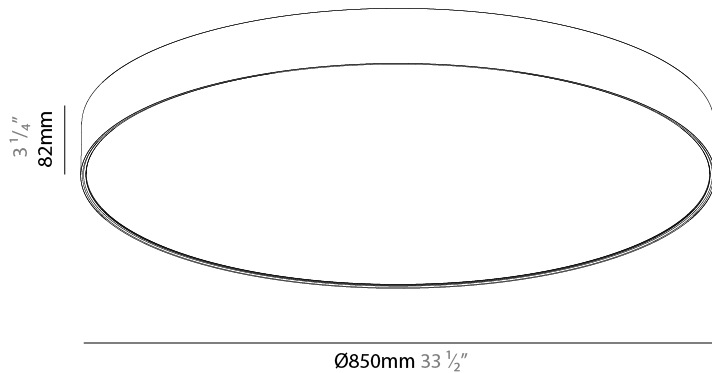

GENERAL

Series: Sign EVO
Partner: Prolicht
Division: Architectural
Installation: Surface
Product Type: Ceiling Surface
Mounting Location: Ceiling
Light Distribution: Direct

PHYSICAL

Shape: Round
Diameter (mm): 850
Diameter (in): 33 7/16
Height (mm): 82
Height (in): 3 1/4
Weight (kg): 8.8
Diffuser: PMMA - Opal / Microprism / Clear Microprism
Fixture Finish: SSR / BKV / CWI / CRY / HAB / UFT / ITA / RUA / FTG / MYG / LOD / PUS / FRO / FUP / KIA / POP / BLS / SPG / MEY / GOH / CHC / COM / ABZ / JAG / OBR / MOS / ROR
Fixture Material: PMMA / Extruded Aluminum / Steel

ELECTRICAL

Lamp Type: LED (Zhaga Standard)
Input Wattage (W): 96
Total Output Wattage (W): 82.4
Dimming: Tri-Mode (Non-Dimming and Phase Dimming (120Vac only) and 0-10V Dimming)
Driver Included: Yes
Driver Location: Integrated
Driver Type: Constant Current - Universal
Driver Class: Class 2
Input Voltage (V): 120
Constant Current (MA): 1400mA
Upon Request: DALI Dimming / MATTER Dimming

LED

Color Temperature (°K): 2700 / 3000 / 3500 / 4000
Max. Delivered Lumen (lm): Max 14543
Nominal Lumen (lm): Max 16157
CRI: >90 CRI
Lamp Life (hrs): 50000

OPTICAL

RATINGS AND CERTIFICATIONS

Certified By: Certified for North American Standards
IP rating: IP40
Glare Rating: ≤ 19